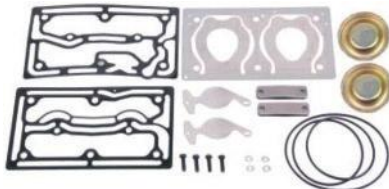

AYZ 9900

085 mm • 636 CC • Stroke 56 mm

APPLICATION

RENAULT
VOLVO

OEM NO

912.512.0060
20770303

AYZ 9901

Cylinder Head With Plate Kit

Oem No:

912.512.924.2
412.704.940.2
412.704.937.2
742.077.4299
742.131.8075
20774299
21316442
21318075
2141850

AYZ 9902

Valve Plate Kit

AYZ 9903

Cylinder Head

AYZ 9904

Repair Kit

Oem No:

412.704.938.2

AYZ 9905

Cylinder Liner

AYZ 9906

Valve Kit

AYZ 9907

Plate

AYZ 9908

Repair Kit

Properties:

Use for old version cylinder Repair kit. Yıpranmış kapaklar için.