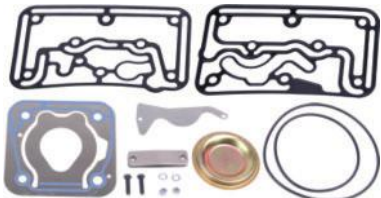

AYZ 9954

Repair Kit

AYZ 9958

Repair Kit