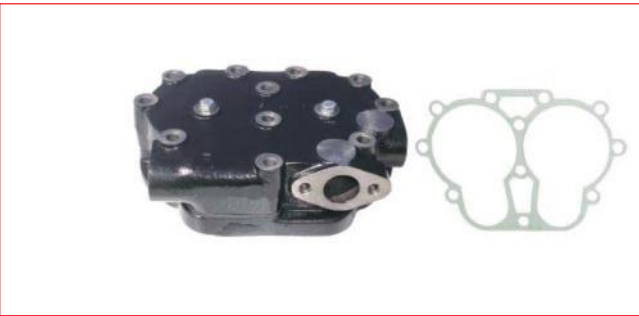

AYZ 12651

Cylinder Head With Plate Kit