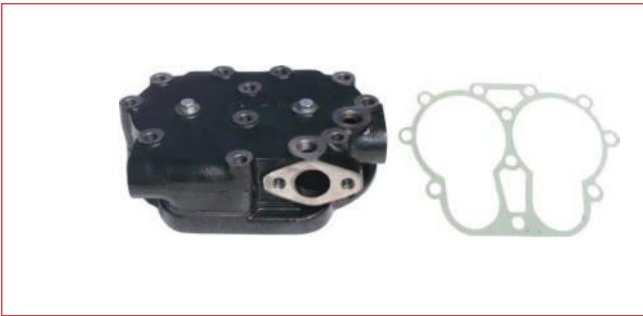

AYZ 12451 / Cylinder Head With Plate Kit