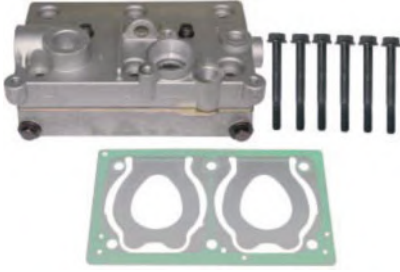

RENAULT

AYZ 14050

085 mm - 704 CC - Stroke 62 mm

APPLICATION

RENAULT480
VOLVO FH12/FH16/ FM9/ FM12 / NH12

OEM NO

412.704.018.0- 412.704.023.0
20845313 - 213799906 - 21172036

AYZ 14051

Cylinder Head With Plate Kit

Oem No:

912.512.924.2
412.704.940.2
412.704.937.2
742.077.4299
742.131.8075
20774299
21316442
21318075
21418150

AYZ 14052

Valve Plate Kit

AYZ 14053

Cylinder Head

AYZ 14054

Repair Kit

Oem No:

412.704.938.2

AYZ 14055

Cylinder Head

AYZ 14056

Valve Kit

AYZ 14057

Plate

AYZ 14058

Repair Kit

Properties:

Use for old version cylinder Repair kit. Yıpranmış kapaklar için.