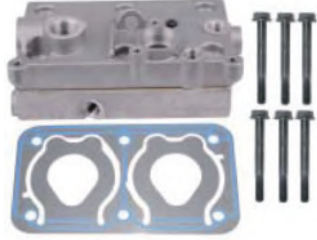

RENAULT

AYZ 13850 AYZ 13851 AYZ 13852

085 mm - 704 CC - Stroke 62 mm

APPLICATION

RENAULT 480
VOLVO 440/ FH12/ FH16/ FM9 / FM12/ NH12

OEM NO

412.704.007.0 - 20574763
412.704.013.0 - 20775224
412.704.016.0 - 20866605

AYZ 13853

Cylinder Head

Oem No:

412.704.934.2
412.704.935.2
20869388

AYZ 13857

Valve Plate

AYZ 13854

Cylinder Head With Plate Kit

AYZ 13858

Repair Kit

AYZ 13855

Valve Plate

AYZ 13859

Valve Plate Kit

Oem No:
412.704.936.2

AYZ 13856

Cylinder Up Head

Oem No:

412.704.936.2

AYZ 13860

Repair Kit

Properties:

Use for old version cylinder Repair kit. Yıpranmış kapaklar için.