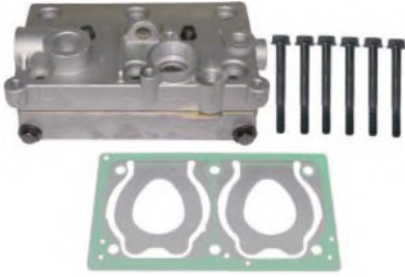

RENAULT

AYZ 13650

085 mm • 636 CC • Stroke 56 mm

APPLICATION

RENAULT
VOLVO

OEM NO

912.512.0060
20770303

AYZ 13651

Cylinder Head With Plate Kit

Oem No:

912.512.924.2
412.704.940.2
412.704.937.2
742.077.4299
742.131.8075
20774299
21316442
21318075
2141850

AYZ 13652

Valve Plate Kit

AYZ 13653

Cylinder Head

AYZ 13654

Repair Kit

Oem No:

412.704.938.2

AYZ 13655

Cylinder Liner

AYZ 13656

Valve Kit

AYZ 13657

Plate

AYZ 13658

Repair Kit

Properties:

Use for old version cylinder Repair kit. Yıpranmış kapaklar için.