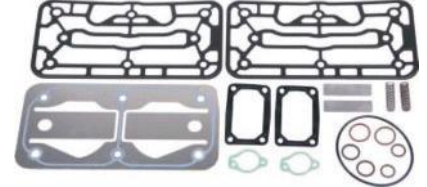

AYZ 9050 AYZ 9051

092 mm - 720 CC - Stroke 54 mm

APPLICATION

RENAUL T / DEUTZ

VOLVO B7 / 3 SERIES BUS / DORUK H100

OEM NO

LK4944 / K002183

LK4954 / K010866

7 421098922 / 85003885

85009885 / 21101027

7485003045

AYZ 9052

Cylinder Head

Oem No:

LK4944

LK4954

7421098922

AYZ 9056

Valve Plate

AYZ 9053

Cylinder Head With Plate Kit

Oem No:

LK4944

LK4954

7421098922

K009875

AYZ 9057

Repair Kit

Oem No:

7421136724

K012086

AYZ 9054

Cylinder Head

AYZ 9058

Valve Plate Kit

Oem No:

K018806

AYZ 9055

Repair Kit

AYZ 9059

Repair Kit

Properties:

Use for old version cylinder Repair kit. Yıpranmış kapaklar için.