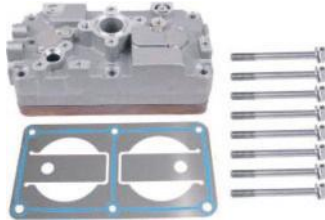

AYZ 12352

Cylinder Head With Plate Kit

Oem No:
LK4949
LK4961
LK4970

AYZ 12356

Repair Kit