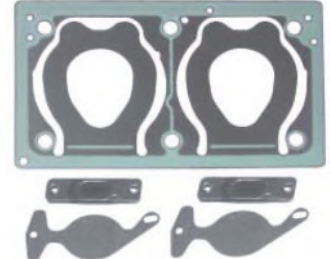

RENAULT

AYZ 13650

085 mm • 636 CC • Stroke 56 mm

APPLICATION

RENAULT
VOLVO

OEM NO

912.512.0060
20770303

AYZ 13651

Cylinder Head With Plate Kit

Oem No:

912.512.924.2
412.704.940.2
412.704.937.2
742.077.4299
742.131.8075
20774299
21316442
21318075
2141850

AYZ 13652

Valve Plate Kit

AYZ 13653

Cylinder Head

AYZ 13654

Repair Kit

Oem No:

412.704.938.2

AYZ 13655

Cylinder Liner

AYZ 13656

Valve Kit

AYZ 13657

Plate

AYZ 13658

Repair Kit

Properties:

Use for old version cylinder Repair kit. Yıpranmış kapaklar için.