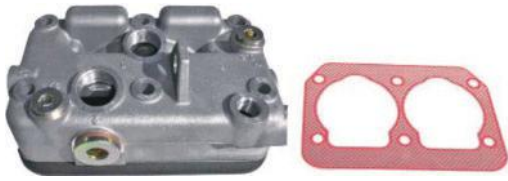

AYZ 10701 Cylinder Head With Plate Kit