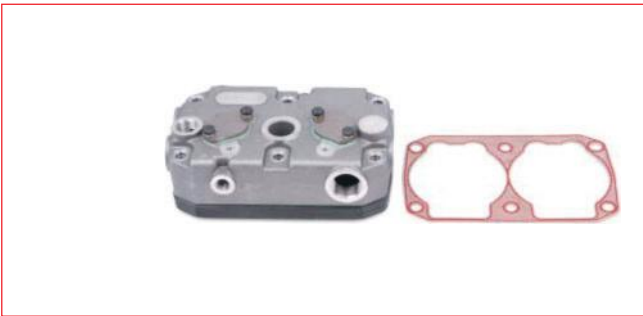

AYZ 15101 / Cylinder Head With Plate Kit