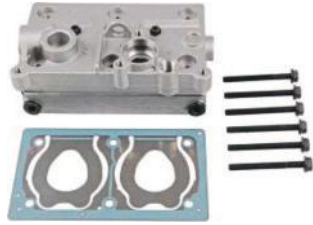

AYZ 9850

APPLICATION
VOLVO

OEM NO
912.512.008.0 / 20846000 / 20784294

AYZ 9851

Valve Plate Kit

Oem No:
220332