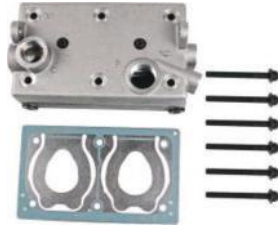

AYZ 11351 / Cylinder Head With Plate Kit

Oem No:
1732080