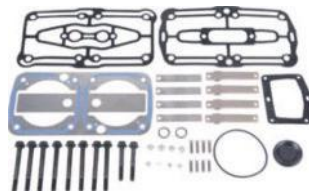

AYZ 3454

Repair Kit

Oem No:
81.54101.6055

AYZ 3458

Valve Kit