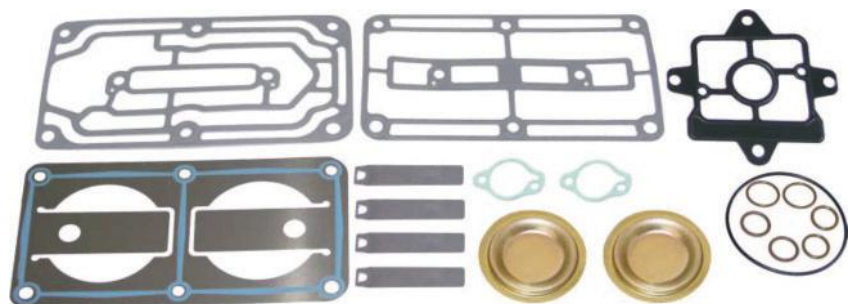

AYZ 12853

Valve Kit