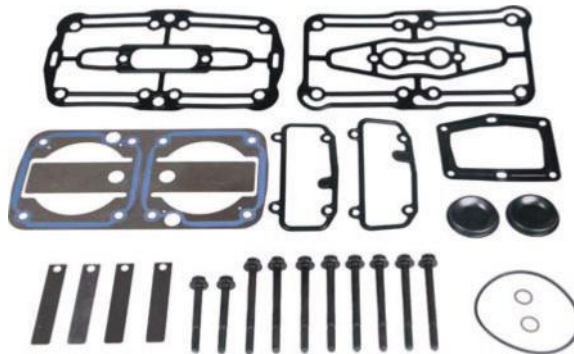

FOR MAN DOUBLE CYLINDER

AYZ 3973

Repair Kit