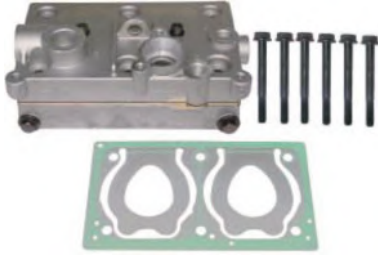

RENAULT

AYZ 13600 AYZ 13601 AYZ 13602

085 mm - 636 CC - Stroke 56 mm

APPLICATION

RENAUL T 430 / 440
VOLVO FH16/ MACK MP10

OEM NO

912.514.004.0 - 912.512.008.0
7421353473 - 421.365.947.2
912.514.003.0 - 20774360 - 20846000
912.512.004.0 - 912.514.001.0 - 20733968
2077 4294 - 7 42077 4360
912.542.000.0 - 912.542.001.0

AYZ 13603

Cylinder Head With Plate Kit

Oem No:

912.512.924.2
412.704.940.2
412.704.937.2
742.077.4299
742.131.8075
20774299
21316442
21318075
2141850

AYZ 13604

Valve Plate Kit

AYZ 13607

Cylinder Liner

AYZ 13604

Valve Plate Kit

AYZ 13608

Valve Kit

AYZ 13605

Cylinder Head

AYZ 13609

Plate

AYZ 13606

Repair Kit

Oem No:

412.704.938.2

AYZ 13610

Repair Kit

Properties:

Use for old version cylinder Repair kit. Yıpranmış kapaklar için.