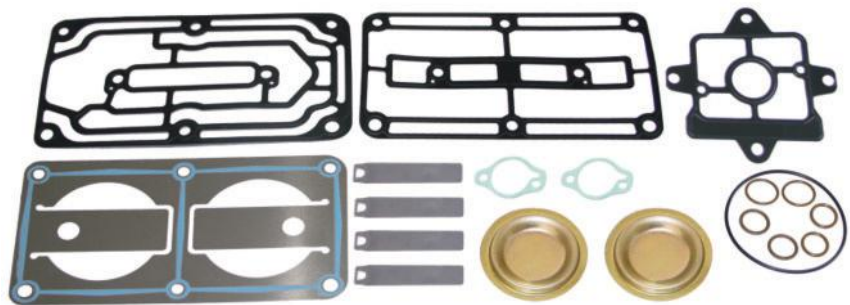

AYZ 12852

Gasket Kit