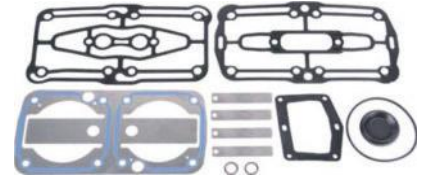

AYZ 3450

Ø92 mm - 720 CC - Stroke 54 mm

APPLICATION

MAN L / M2000 / NAVISTAR

OEM NO

LK4928

51.54100.7024

AYZ 3451

Cylinder Up Head

Oem No:
81.54114.6048
SEB.01903004

AYZ 3455

Valve Plate

Oem No:
K019525

AYZ 3452

Repair Kit

Oem No:
81.54114.6048

AYZ 3456

Valve Kit

AYZ 3453

Cylinder Head

AYZ 3457

Valve Plate Kit

Oem No:
K018806
51.54124.6005

AYZ 3454

Repair Kit

Oem No:
81.54101.6055

AYZ 3458

Valve Kit

Properties:

Use for old version cylinder Repair kit. Yıpranmış kapaklar için.