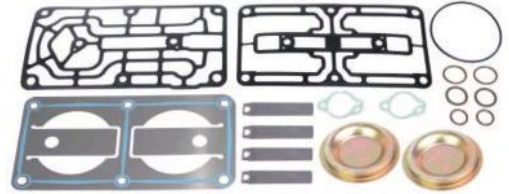

SCANIA

HAVALI FREN KOMPRESÖRLERİ / AIR BRAKE COMPRESSORS

AYZ 12350

086 mm - 720 CC - Stroke 62 mm

APPLICATION

SCANIA EUR04 G420 / G440 / R420 / R440 / R460
R480 / R520 / R570 / R640 / R720

OEM NO

LK4951 / 1880194 / 1767161

AYZ 12351

Cylinder Head

AYZ 12355

Valve Plate

AYZ 12352

Cylinder Head With Plate Kit

Oem No:
LK4949
LK4961
LK4970

AYZ 12356

Repair Kit

AYZ 12353

Cylinder Head

AYZ 12357

Valve Plate Kit

Oem No:
K018806

AYZ 12354

Repair Kit

Oem No:
K.018809
1864986

AYZ 12358

Repair Kit

Properties:

Use for old version cylinder Repair kit. Yıpranmış kapaklar için.

www.ayzeh.com