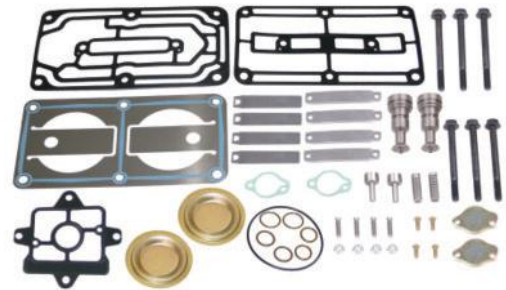

SCANIA

AYZ 12850

092 mm - 720 CC

APPLICATION
SCANIA 4 SERIES BUS
EURO 5 MOTOR

OEM NO
LK4948 / 1767157

HAVALI FREN KOMPRESÖRLERİ / AIR BRAKE COMPRESSORS

AYZ 12851

Repair Kit