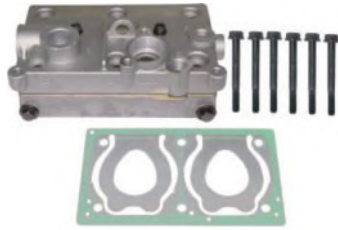

AYZ 9900

085 mm • 636 CC • Stroke 56 mm

APPLICATION

RENAULT
VOLVO

OEM NO

912.512.0060
20770303

AYZ 9901

Cylinder Head With Plate Kit

Oem No:

912.512.924.2
412.704.940.2
412.704.937.2
742.077.4299
742.131.8075
20774299
21316442
21318075
2141850

AYZ 9902

Valve Plate Kit

AYZ 9903

Cylinder Head

AYZ 9904

Repair Kit

Oem No:

412.704.938.2

AYZ 9905

Cylinder Liner

AYZ 9906

Valve Kit

AYZ 9907

Plate

AYZ 9908

Repair Kit

Properties:

Use for old version cylinder Repair kit. Yıpranmış kapaklar için.