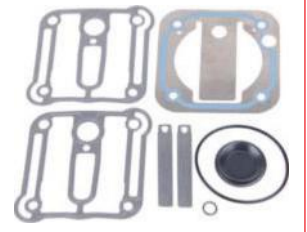

AYZ 3008

Repair Kit