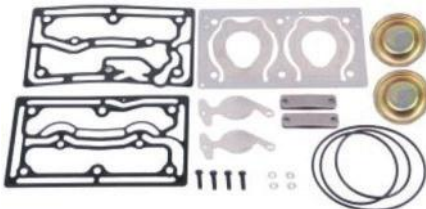

RENAULT

AYZ 14050

085 mm - 704 CC - Stroke 62 mm

APPLICATION

RENAULT480
VOLVO FH12/FH16/ FM9/ FM12 / NH12

OEM NO

412.704.018.0- 412.704.023.0
20845313 - 213799906 - 21172036

AYZ 14051

Cylinder Head With Plate Kit

Oem No:

912.512.924.2
412.704.940.2
412.704.937.2
742.077.4299
742.131.8075
20774299
21316442
21318075
21418150

AYZ 14052

Valve Plate Kit

AYZ 14053

Cylinder Head

AYZ 14054

Repair Kit

Oem No:

412.704.938.2

AYZ 14055

Cylinder Head

AYZ 14056

Valve Kit

AYZ 14057

Plate

AYZ 14058

Repair Kit

Properties:

Use for old version cylinder Repair kit. Yıpranmış kapaklar için.