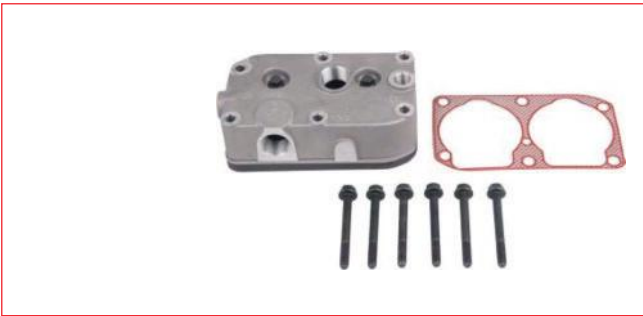

AYZ 12551 Cylinder Head With Plate Kit